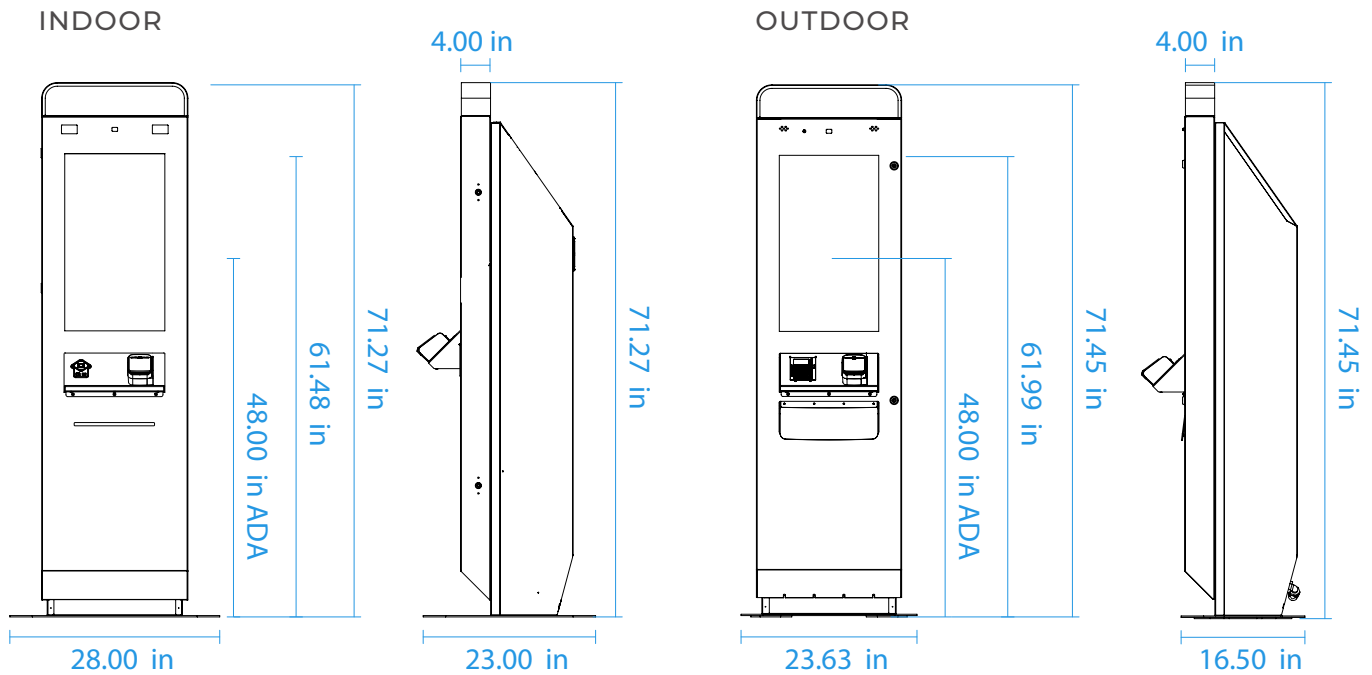

Its 27" monitor increases the interactive real estate and still provides elegant, clean simplicity.

- Payment devices can be positioned below the monitor or as side components.
- Component cavity can hold both a ticket printer and a receipt printer.
- The kiosk is serviced from the front to allow for easy maintenance and paper changes.

### DIMENSIONS

#### Indoor

- Width: 28.00"
- Height: 71.27"
- Depth: 23.00"
- Base plate: 28.00"w x 23.00"D

#### Outdoor

- Width: 23.63"
- Height: 71.45"
- Depth: 16.50"
- Base plate: 23.63"w x 16.50"D